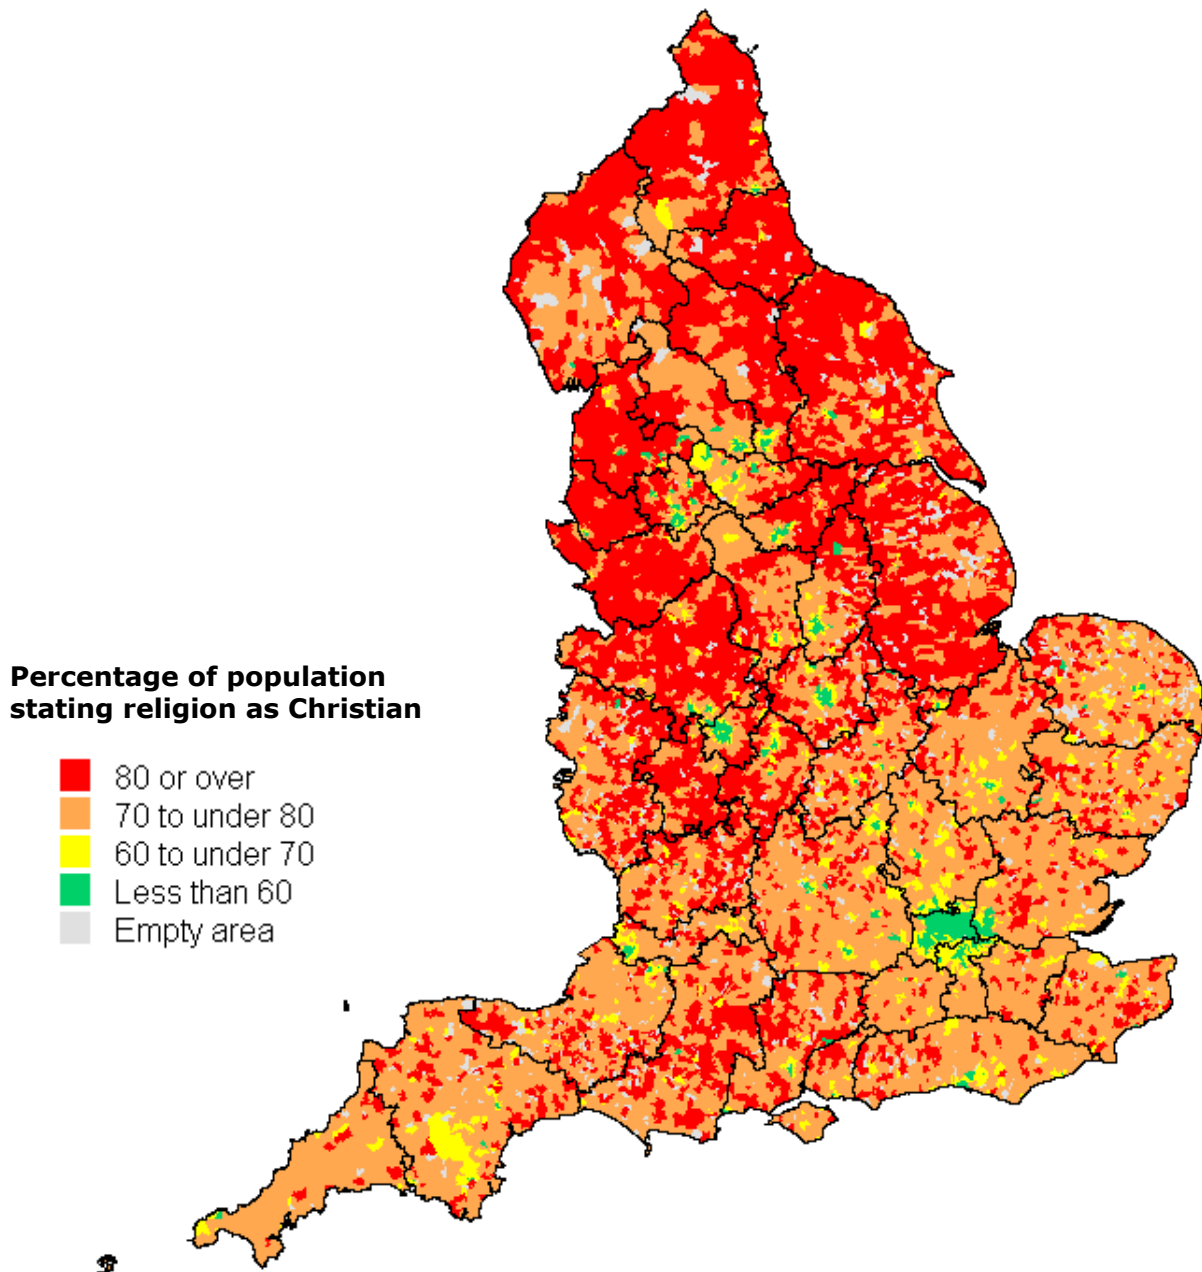

Percentage of parish area types within each diocese

A Rural parishes

B City parishes

Percentage of city parishes
within each diocese

	No Data Returned	(8)
	Over 50%	(1)
	Over 10% and Less Than 50%	(10)
	Over 5% and Less Than 10%	(9)
	Less Than 5%	(12)
	Zero %	(2)

C Attendance and electoral roll geographical spread 2002

D Attendance and electoral roll percentage change 2001 - 2002

E Percentage Christian, 2001 government census by parish

Data source: 2001 Key Statistics. Census Output is reproduced with the permission of the Controller of HMSO and the Queen's Printer for Scotland.