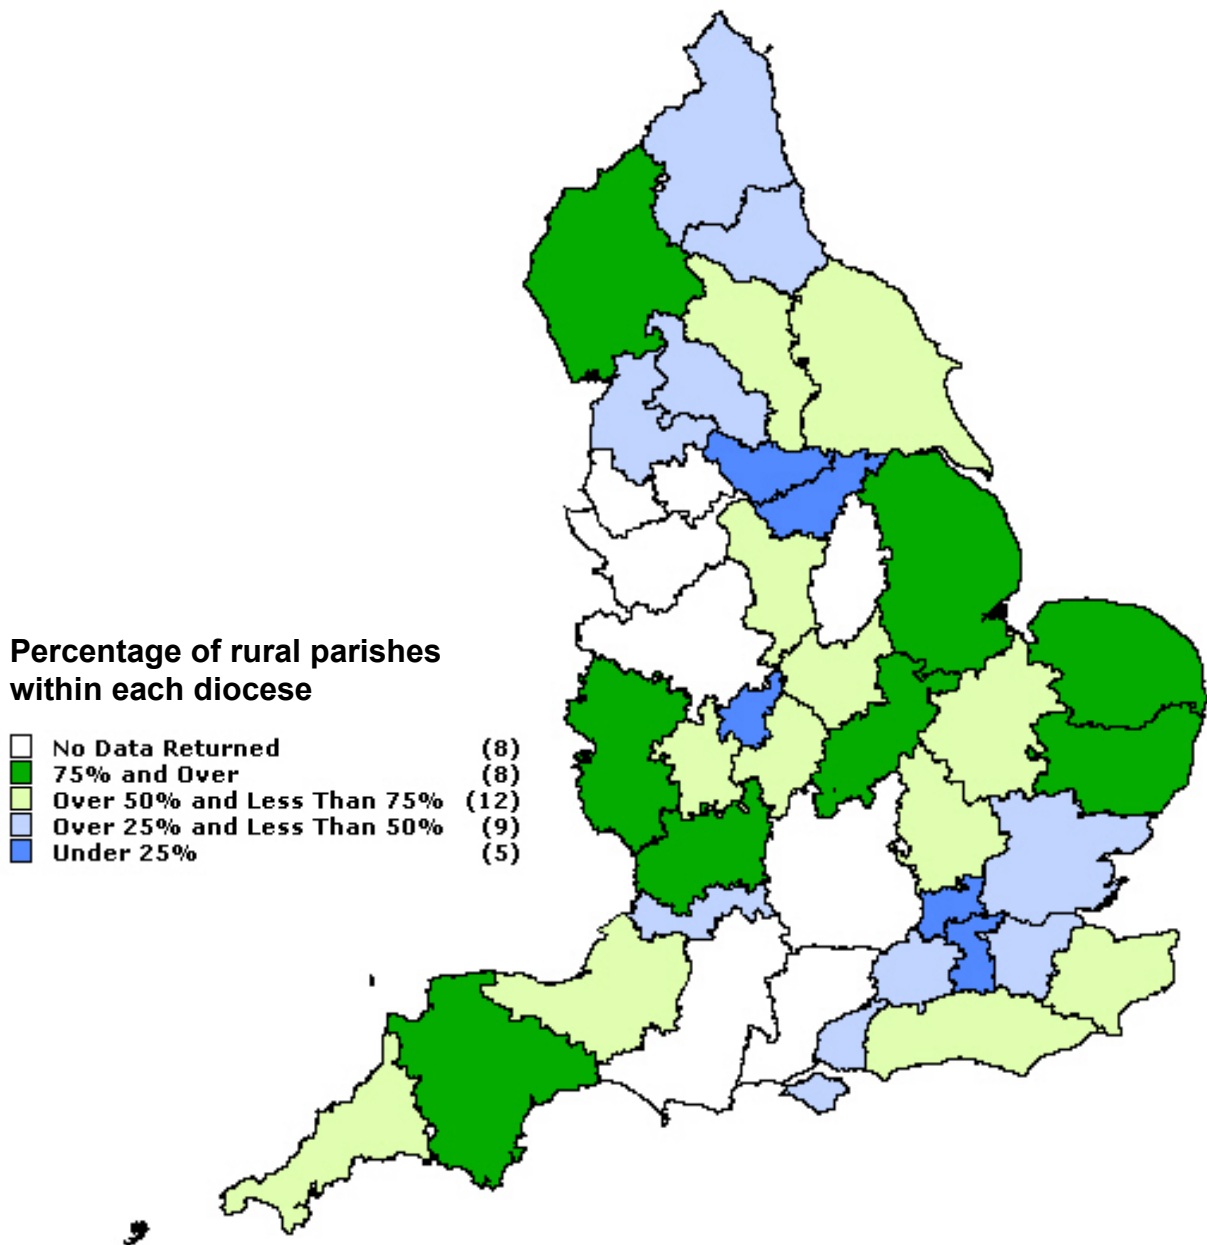

Percentage of parish area types within each diocese

A Rural parishes

B City parishes

Percentage of city parishes
within each diocese

	No Data Returned	(8)
	Over 50%	(1)
	Over 10% and Less Than 50%	(10)
	Over 5% and Less Than 10%	(9)
	Less Than 5%	(12)
	Zero %	(2)

C Attendance and electoral roll geographical spread 2002

D Attendance and electoral roll percentage change 2001 - 2002

E Percentage Christian, 2001 government census by parish

Data source: 2001 Key Statistics. Census Output is reproduced with the permission of the Controller of HMSO and the Queen's Printer for Scotland.