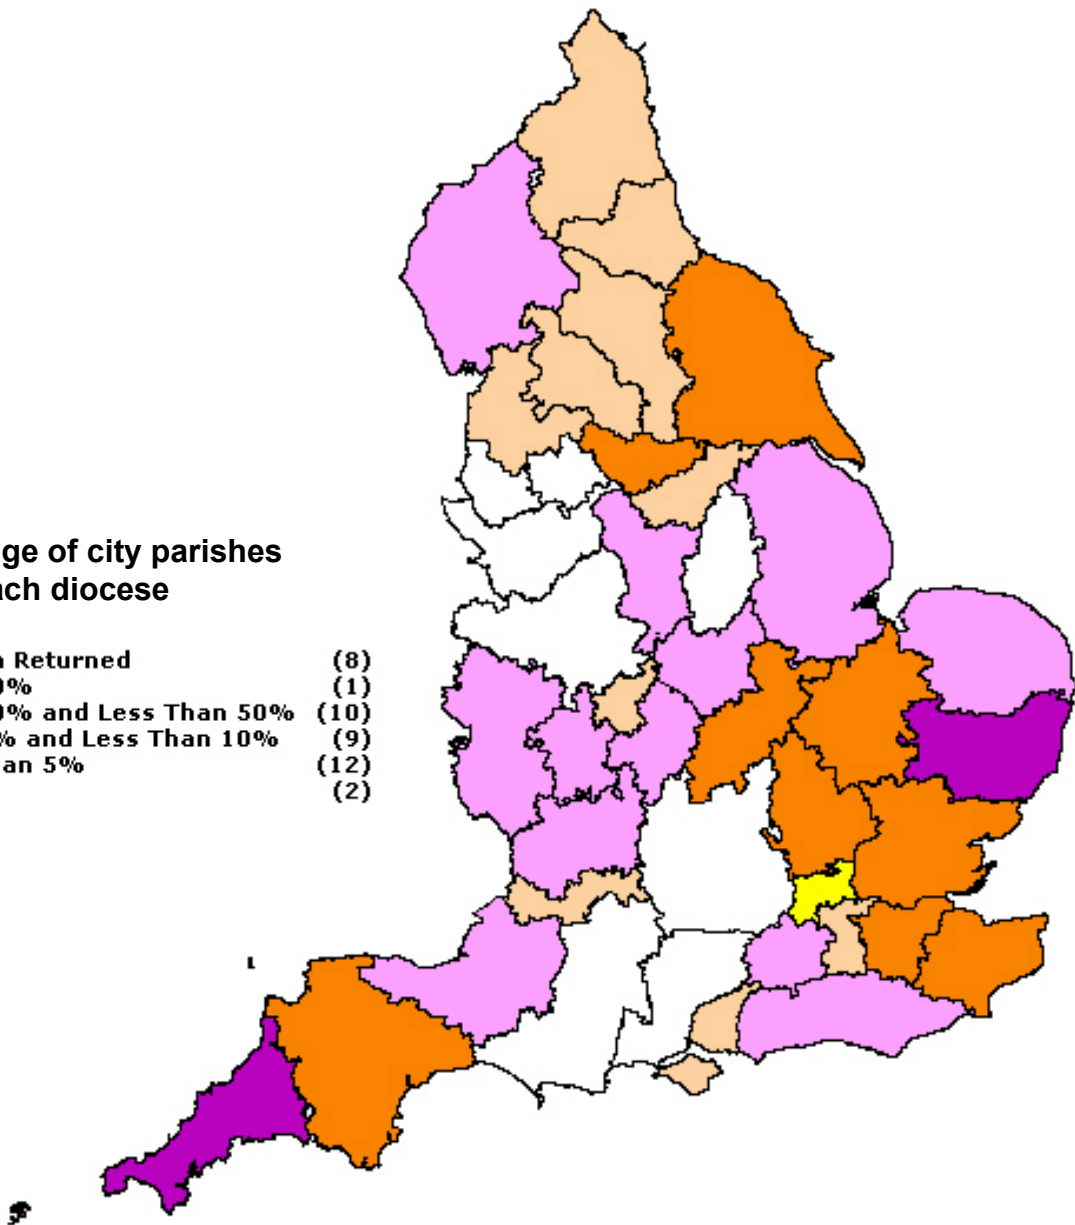

Percentage of parish area types within each diocese

A Rural parishes

B City parishes

Percentage of city parishes
within each diocese

	No Data Returned	(8)
	Over 50%	(1)
	Over 10% and Less Than 50%	(10)
	Over 5% and Less Than 10%	(9)
	Less Than 5%	(12)
	Zero %	(2)

C Attendance and electoral roll geographical spread 2002

D Attendance and electoral roll percentage change 2001 - 2002

E Percentage Christian, 2001 government census by parish

Data source: 2001 Key Statistics. Census Output is reproduced with the permission of the Controller of HMSO and the Queen's Printer for Scotland.