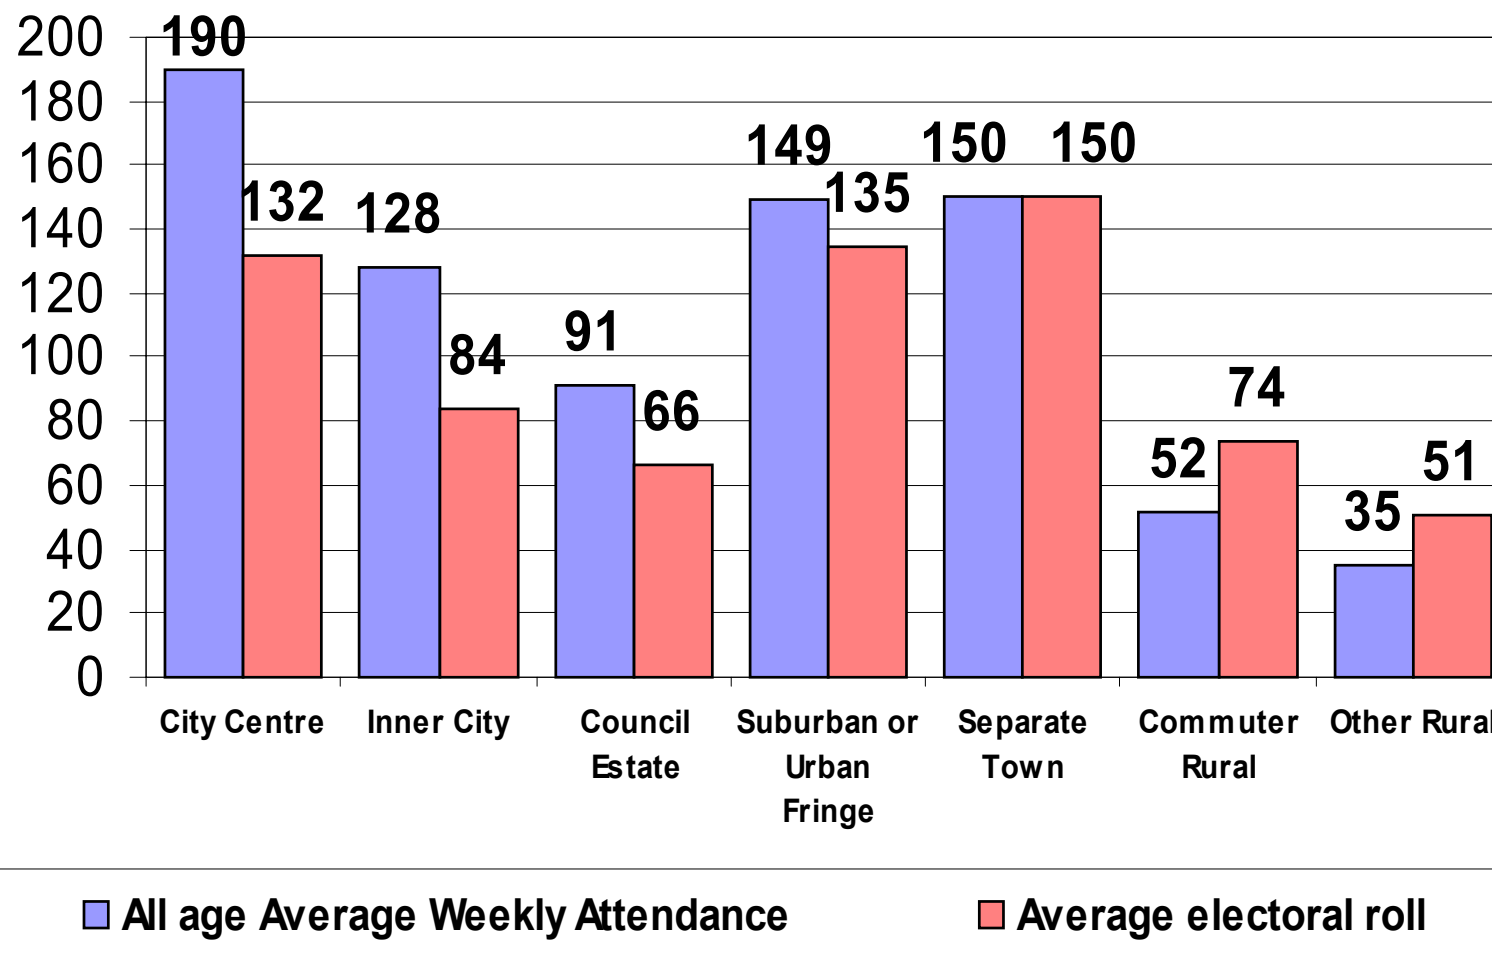

Percentage of parish area types within each diocese

A Rural parishes

B City parishes

Percentage of city parishes
within each diocese

	No Data Returned	(8)
	Over 50%	(1)
	Over 10% and Less Than 50%	(10)
	Over 5% and Less Than 10%	(9)
	Less Than 5%	(12)
	Zero %	(2)

C Attendance and electoral roll geographical spread 2002

D Attendance and electoral roll percentage change 2001 - 2002

E Percentage Christian, 2001 government census by parish

Data source: 2001 Key Statistics. Census Output is reproduced with the permission of the Controller of HMSO and the Queen's Printer for Scotland.