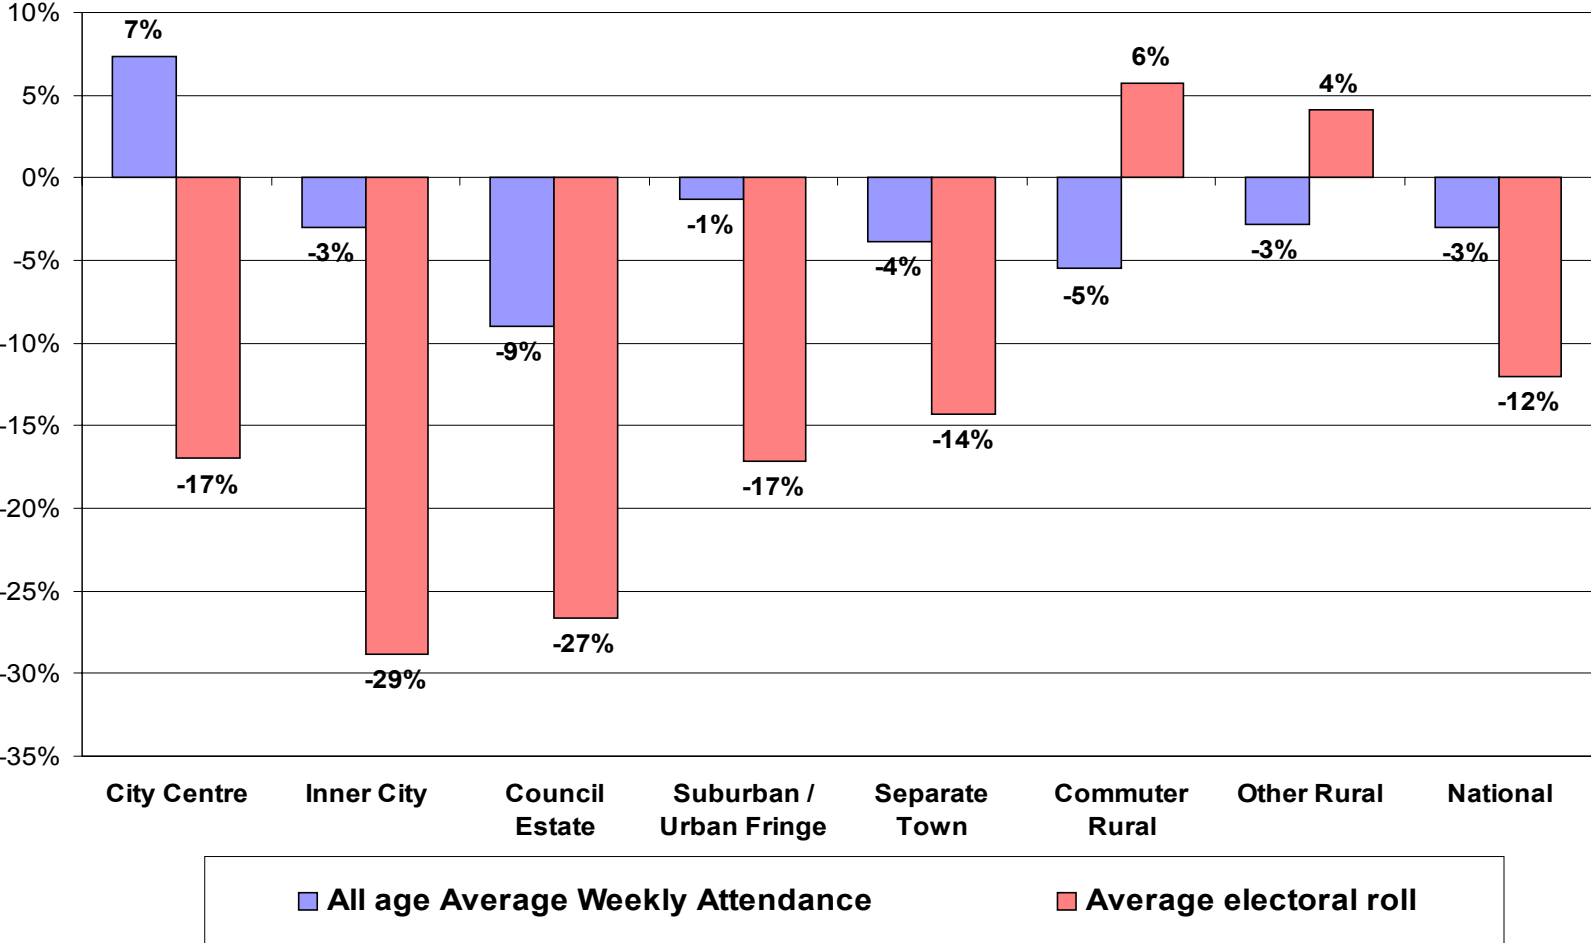

Percentage of parish area types within each diocese

A Rural parishes

B City parishes

Percentage of city parishes
within each diocese

	No Data Returned	(8)
	Over 50%	(1)
	Over 10% and Less Than 50%	(10)
	Over 5% and Less Than 10%	(9)
	Less Than 5%	(12)
	Zero %	(2)

C Attendance and electoral roll geographical spread 2002

D Attendance and electoral roll percentage change 2001 - 2002

E Percentage Christian, 2001 government census by parish

Data source: 2001 Key Statistics. Census Output is reproduced with the permission of the Controller of HMSO and the Queen's Printer for Scotland.