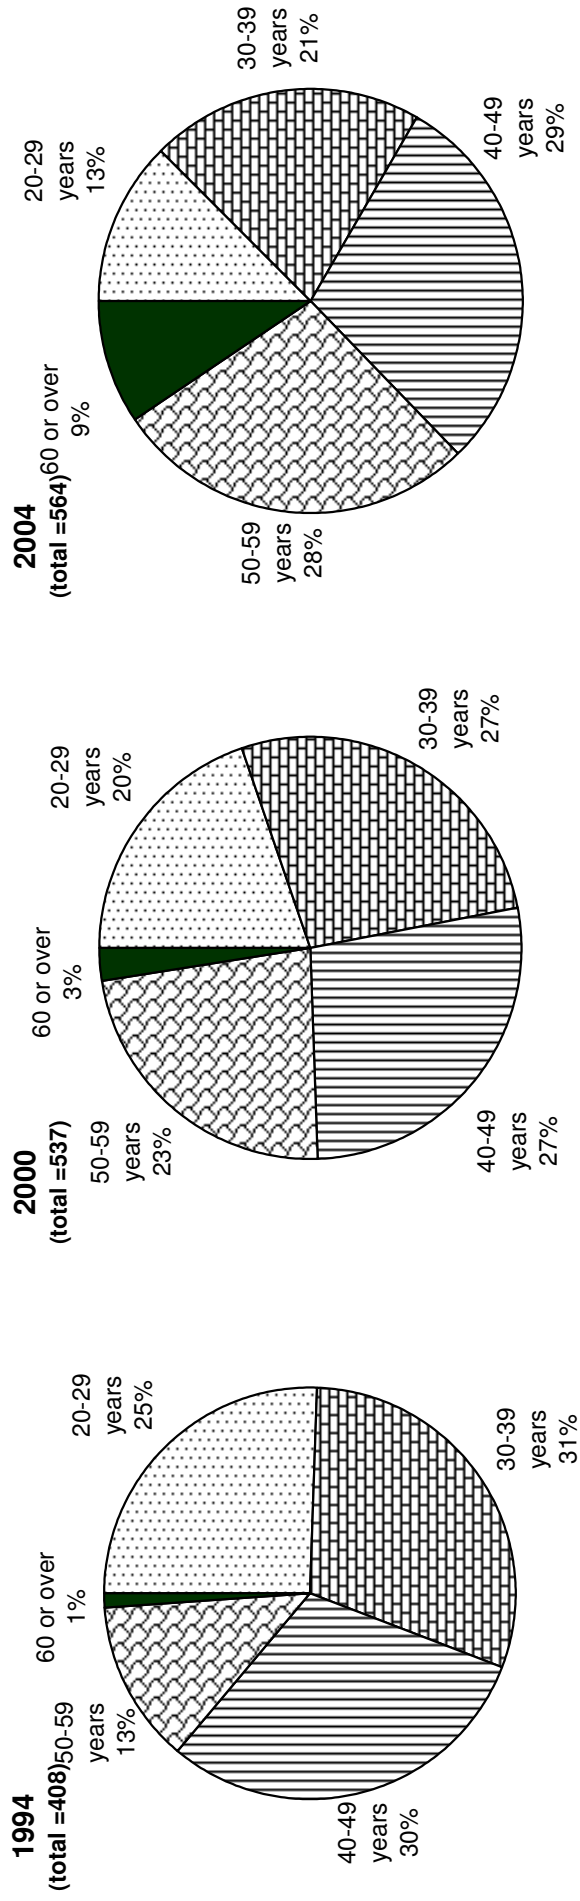

Recommended candidates age profiles 1994 to 2004

AGE	1994	1995	1996	1997	1998	1999	2000	2001	2002	2003	2004
20-29 years	104	95	89	107	112	99	106	73	71	78	71
30-39 years	124	108	143	159	157	140	146	126	103	118	117
40-49 years	123	137	127	131	129	154	148	160	149	159	166
50-59 years	53	65	79	86	86	127	123	109	125	124	157
60 or over	4	15	15	15	5	28	14	18	27	26	53
Total	408	420	453	498	489	548	537	486	475	505	564

Notes:

- 1 The figures from 1999 onwards include candidates attending National and Local Bishops' Selection
- 2 There were 3 candidates in 1997 for whom we do not know their ages.