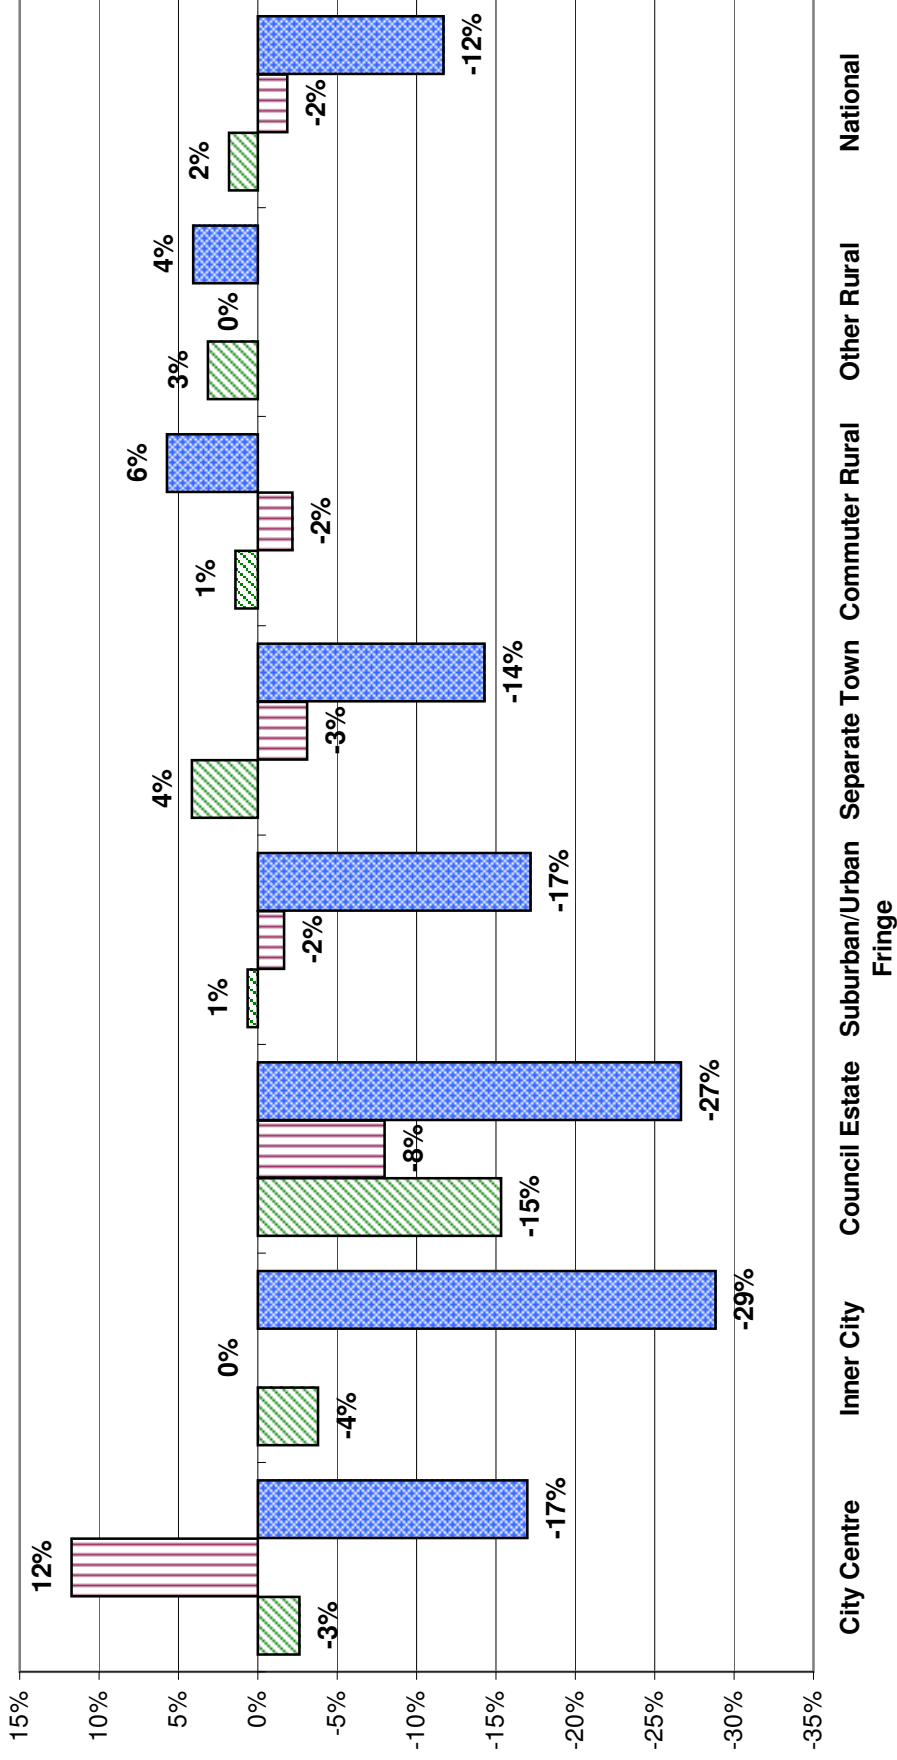

Christmas attendance, weekly attendance and electoral roll percentage change 2001 - 2003

█ Christmas attendance - all age, 2001-2003

▤ Weekly attendance - adults, 2001-2003

▨ Electoral roll, 2001-2002